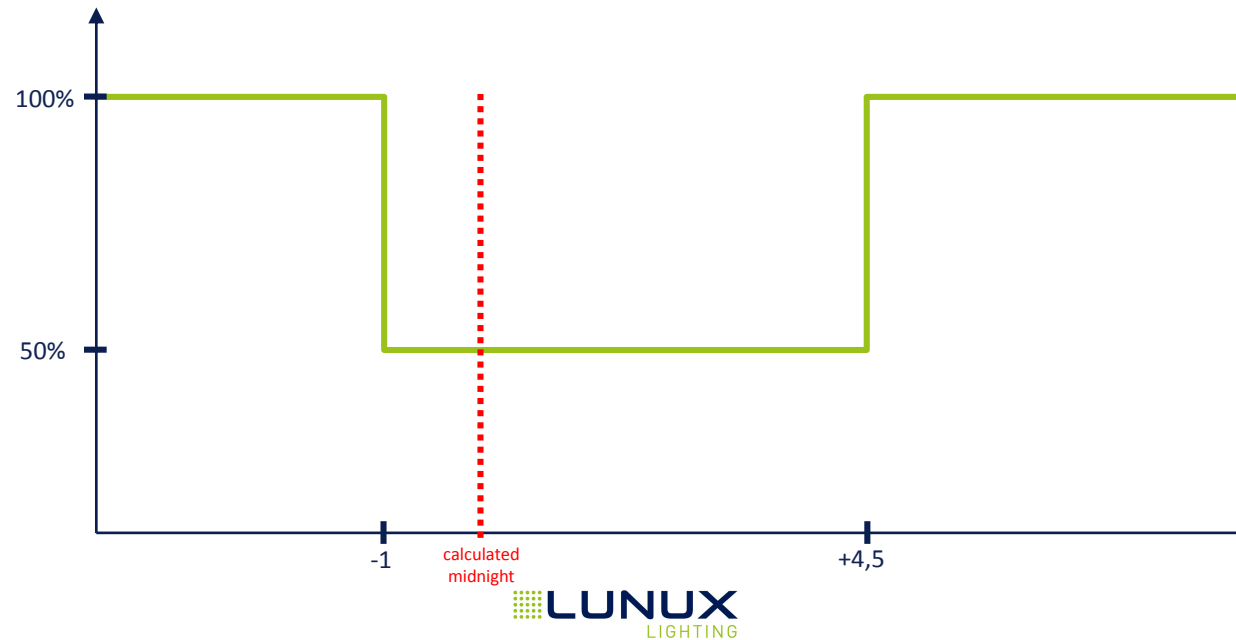

## D17: Dimming profile 17

Time	Level
Until -4	100%
-4 to +5	50%
From +5	100%

## D18: Dimming profile 18

Time	Level
Until -1,5	100%
-1,5 to 0	80%
0 to +4,5	60%
+4,5 to +6	80%
From +6	100%

## D19: Dimming profile 19

Time	Level
Until 0	100%
0 to +5	70%
From +5	100%

## D20: Dimming profile 20

Time	Level
Until -1	100%
-1 to +4,5	50%
From +4,5	100%