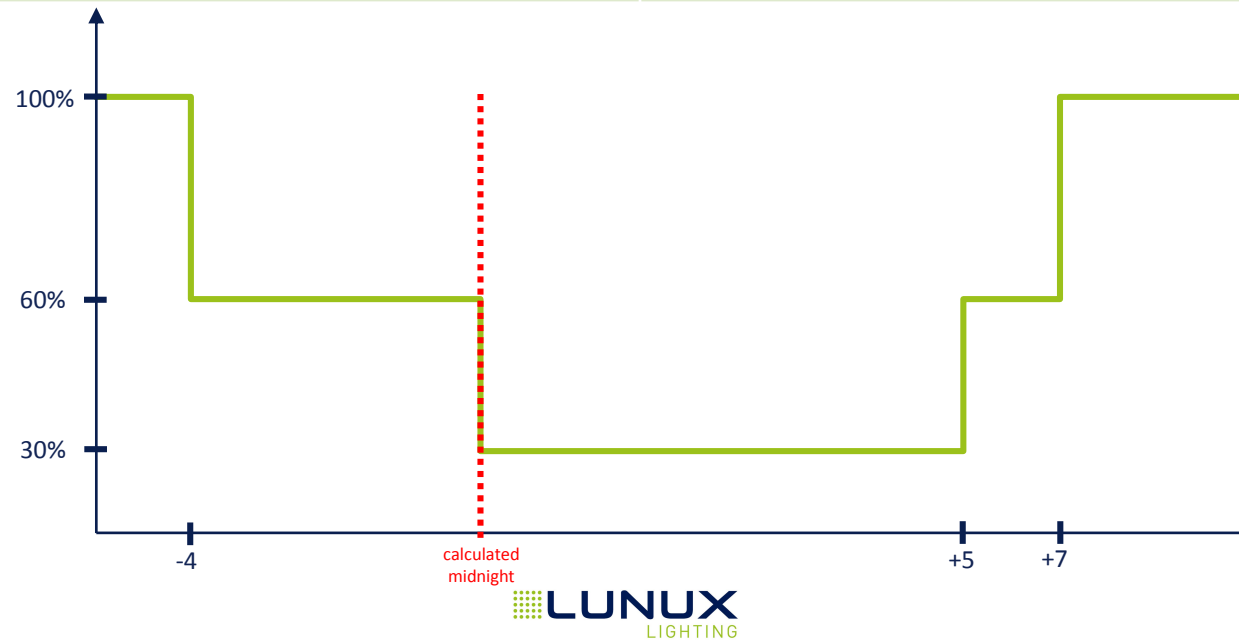

## D26: Dimming profile 26

Time	Level
Until -3	100%
-3 to -2	65%
-2 to +4	50%
From +4	80%

## D27: Dimming profile 27

Time	Level
Until -2	100%
-2 to 0	70%
0 to +5	55%
From +5	100%

## D28: Dimming profile 28

Time	Level
Until -2,5	100%
-2,5 to +4,5	50%
From +4,5	100%

## D29: Dimming profile 29

Time	Level
Until -4	100%
-4 to 0	60%
0 to +5	30%
+5 to +7	60%
From +7	100%