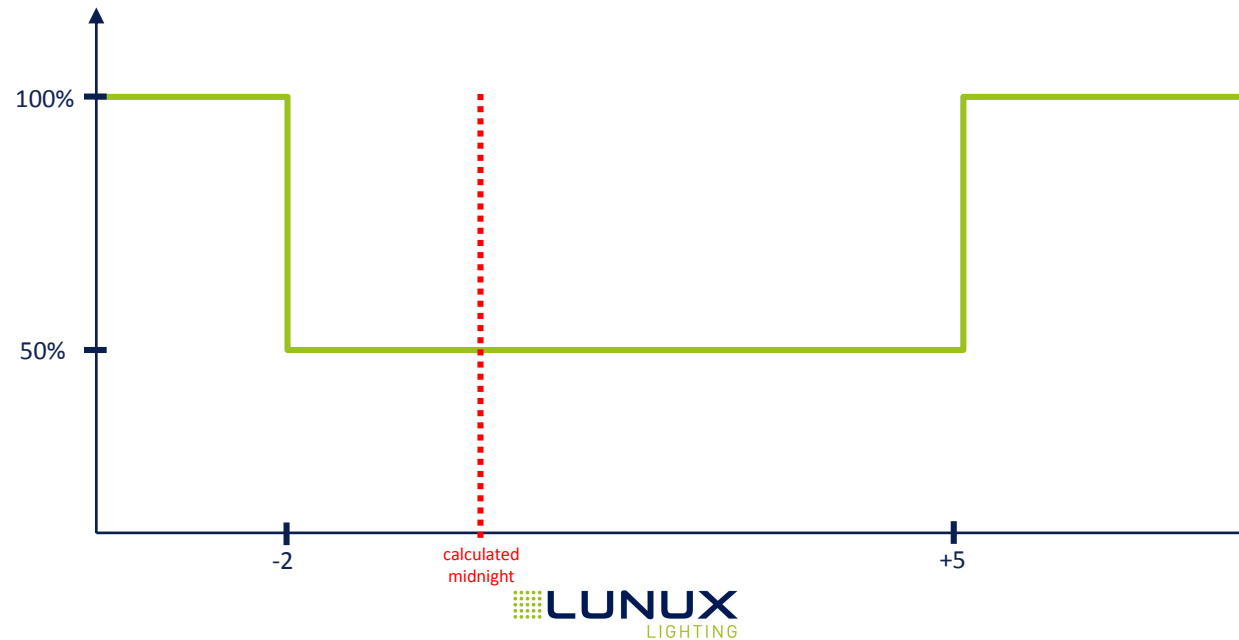

D02: Dimming profile 2

Time	Level
Until -2	100%
-2 to +5	50%
From +5	100%