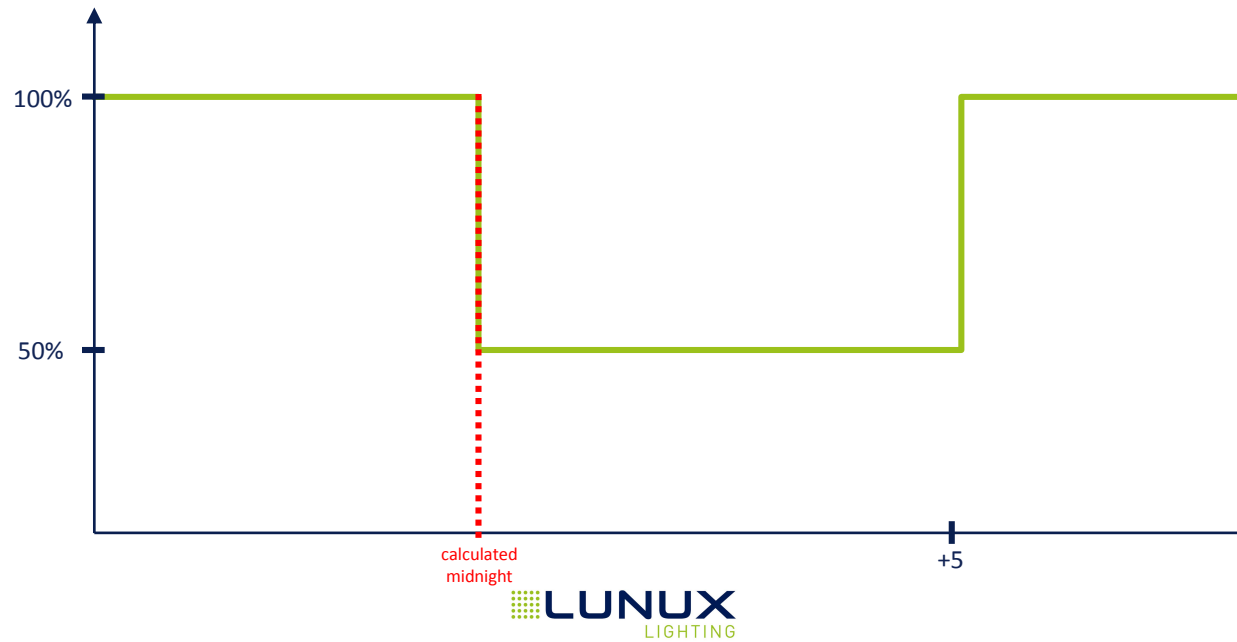

D09: Dimming profile 9

Time	Level
Until 0	100%
0 to +5	50%
From +5	100%