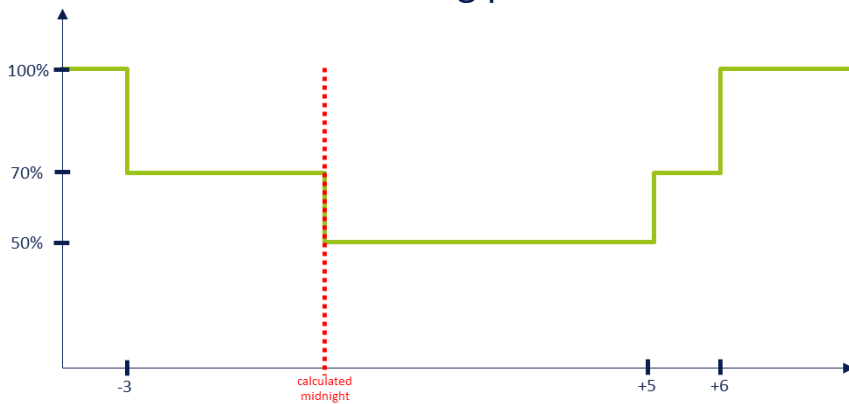

D03: Dimming profile 3