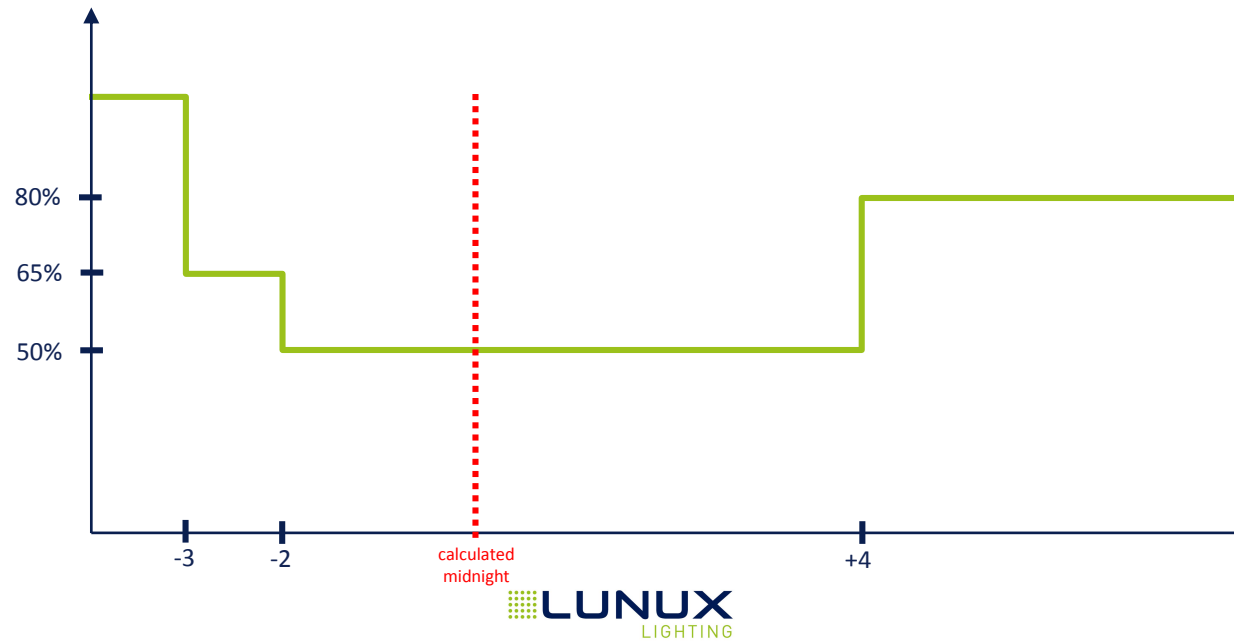

## D23: Dimming profile 23

Time	Level
Until -2	100%
-2 to 0	50%
0 to +5	0%
+5 to +6	50%
From +6	100%

## D24: Dimming profile 24

Time	Level
Until -4	100%
-4 to -1	70%
-1 to +5	30%
+5 to +6,5	70%
From +6,5	100%

## D25: Dimming profile 25

Time	Level
Until -2	100%
-2 to 0	75%
0 to +4	50%
From +4	100%

## D26: Dimming profile 26

Time	Level
Until -3	100%
-3 to -2	65%
-2 to +4	50%
From +4	80%