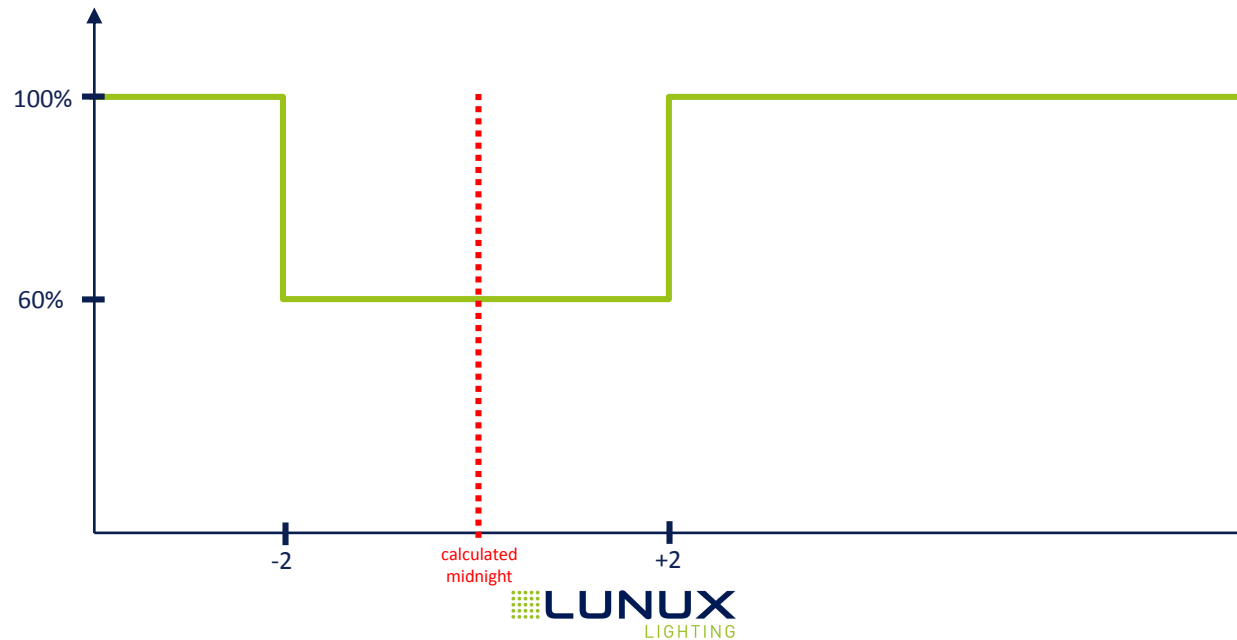

D07: Dimming profile 7

Time	Level
Until -2	100%
-2 to +2	60%
From +2	100%