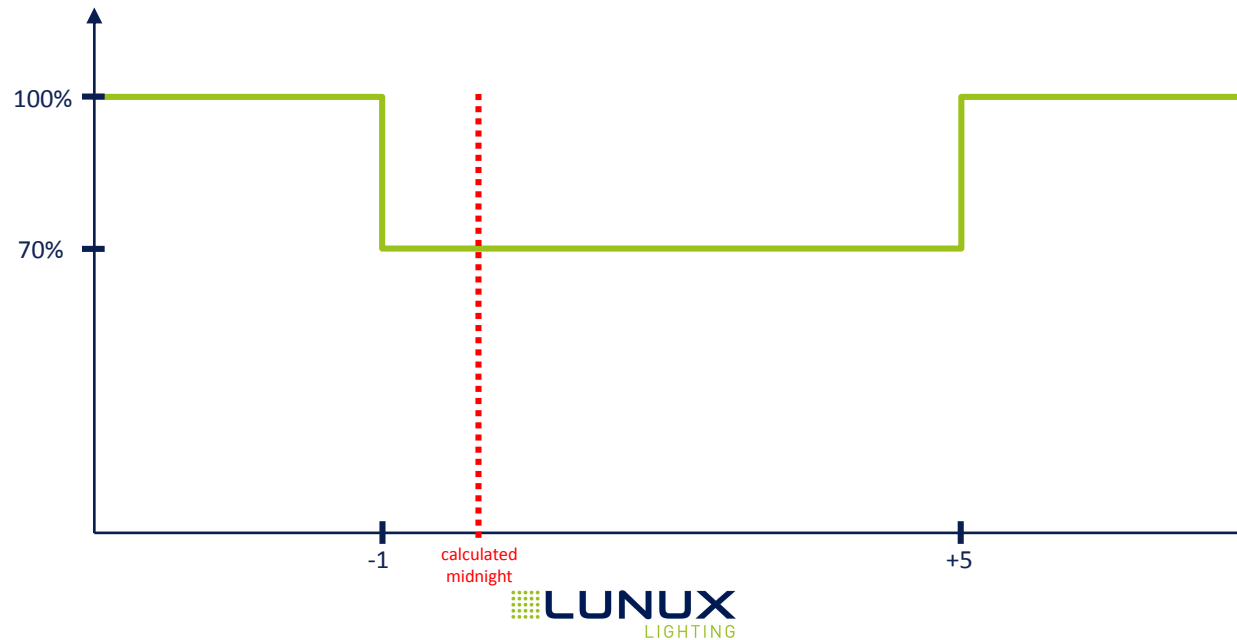

## D12: Dimming profile 12

Time	Level
Until 0	100%
0 to +4	50%
From +4	100%

## D13: Dimming profile 13

Time	Level
Until -2	100%
-2 to +4	50%
From +4	100%

## D14: Dimming profile 14

Time	From
Until -1	100%
-1 to +5	70%
From +5	100%

## D15: Dimming profile 15

Time	Level
Until -1	100%
-1 to +5	60%
From +5	100%