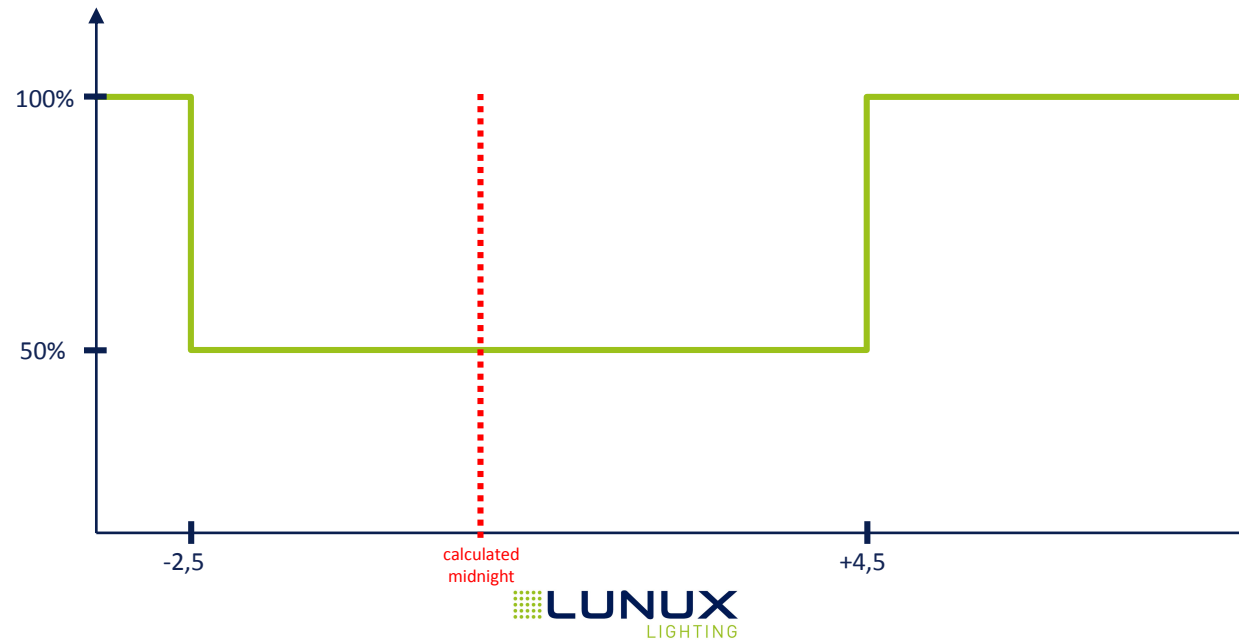

## D25: Dimming profile 25

Time	Level
Until -2	100%
-2 to 0	75%
0 to +4	50%
From +4	100%

## D26: Dimming profile 26

Time	Level
Until -3	100%
-3 to -2	65%
-2 to +4	50%
From +4	80%

## D27: Dimming profile 27

Time	Level
Until -2	100%
-2 to 0	70%
0 to +5	55%
From +5	100%

## D28: Dimming profile 28

Time	Level
Until -2,5	100%
-2,5 to +4,5	50%
From +4,5	100%