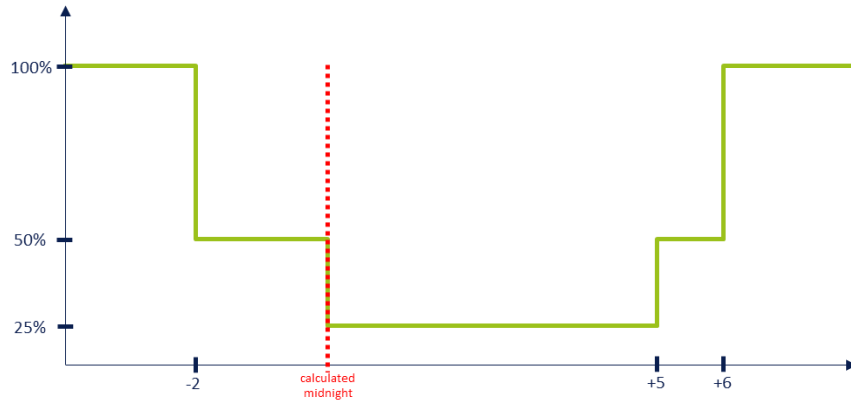

Overview

D21: Dimming profile 21