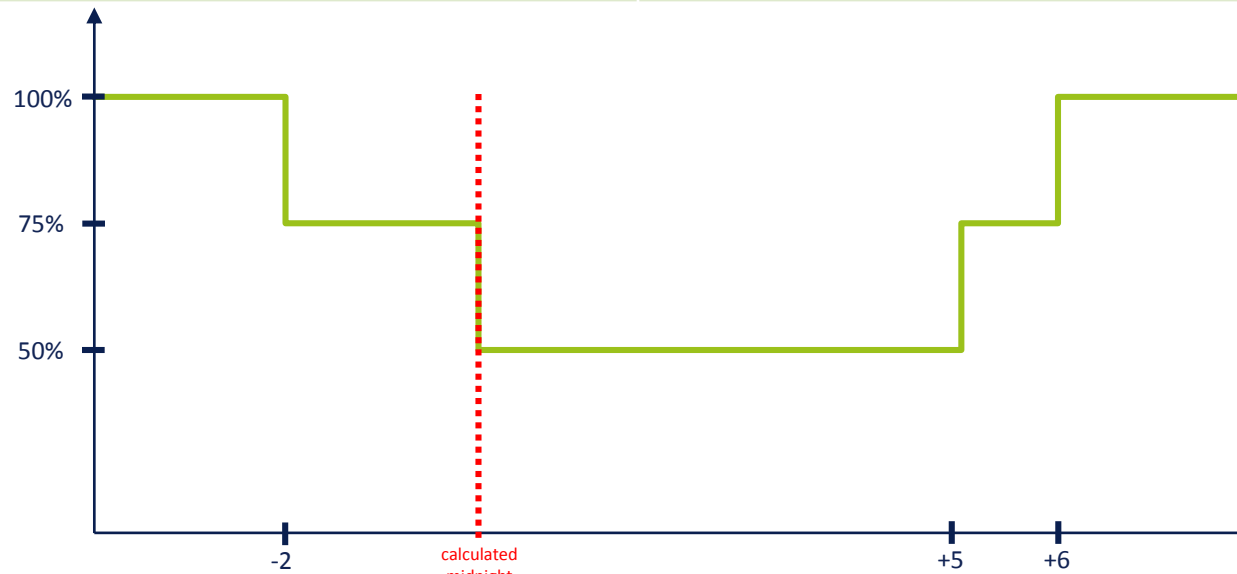

D04: Dimming profile 4

Time	Level
Until -2	100%
-2 to 0	75%
0 to +5	50%
+5 to +6	75%
From +6	100%