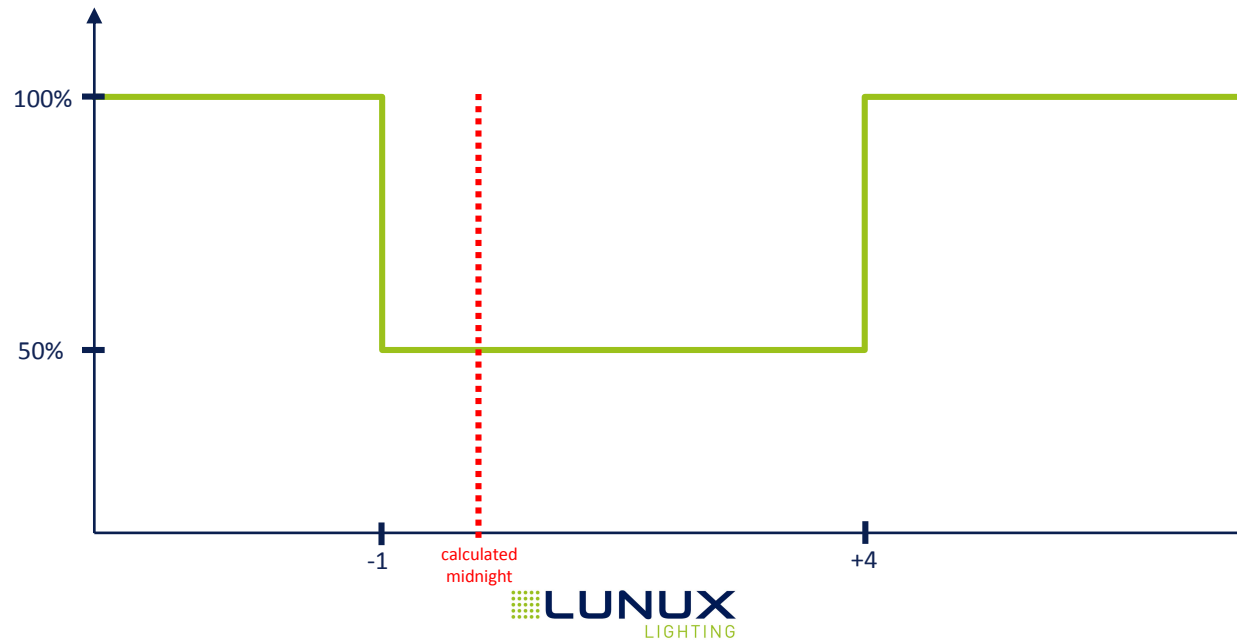

D11: Dimming profile 11

Time	Level
Until -1	100%
-1 to +4	50%
From +4	100%