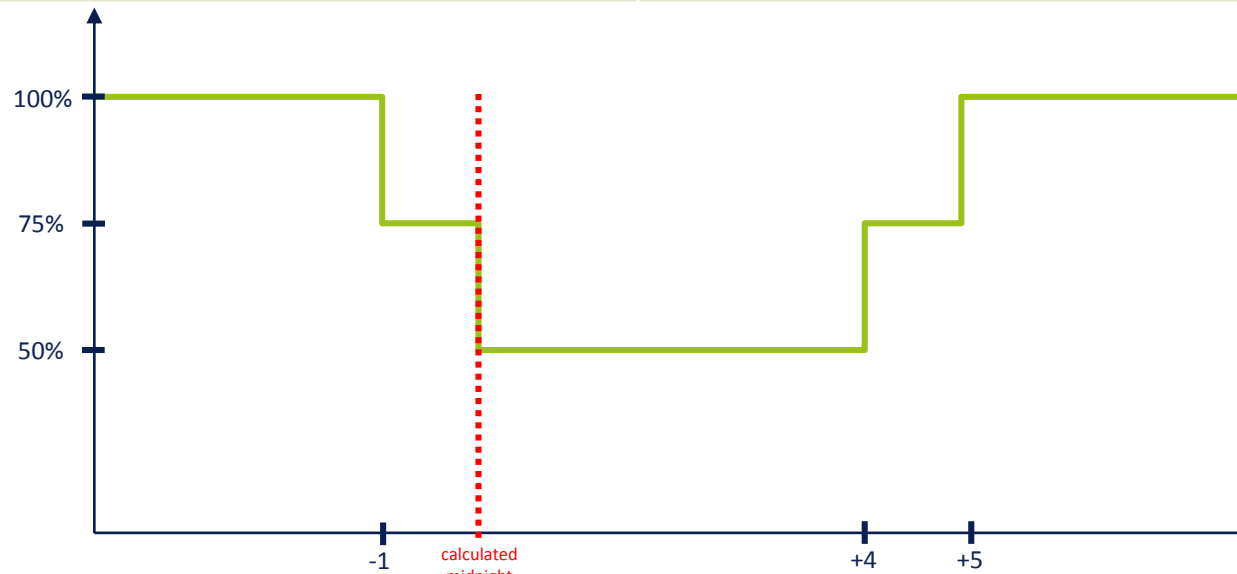

## D05: Dimming profile 5

Time	Level
Until -2	100%
-2 to +4	60%
From +4	100%

## D06: Dimming profile 6

Time	Level
Until -1	100%
-1 to 0	75%
0 to +4	50%
+4 to +5	75%
From +5	100%