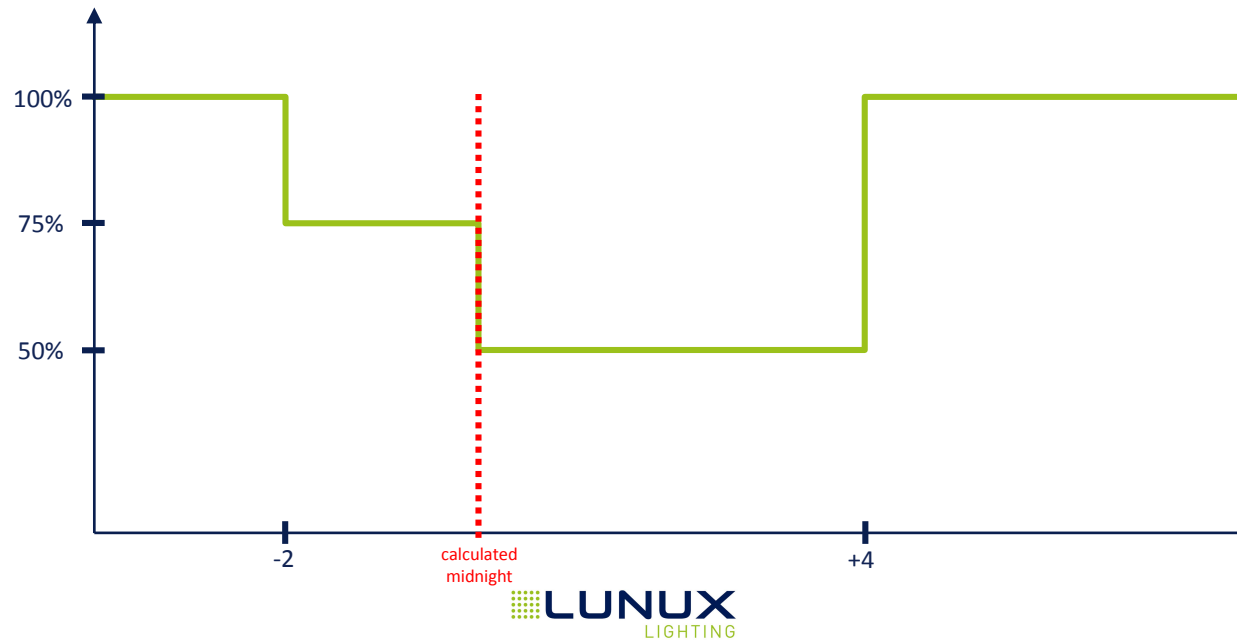

## D22: Dimming profile 22

Time	Level
Until -2	100%
-2 to 0	80%
0 to +5	50%
+5 to +6	80%
From +6	100%

## D23: Dimming profile 23

Time	Level
Until -2	100%
-2 to 0	50%
0 to +5	0%
+5 to +6	50%
From +6	100%

## D24: Dimming profile 24

Time	Level
Until -4	100%
-4 to -1	70%
-1 to +5	30%
+5 to +6,5	70%
From +6,5	100%

## D25: Dimming profile 25

Time	Level
Until -2	100%
-2 to 0	75%
0 to +4	50%
From +4	100%