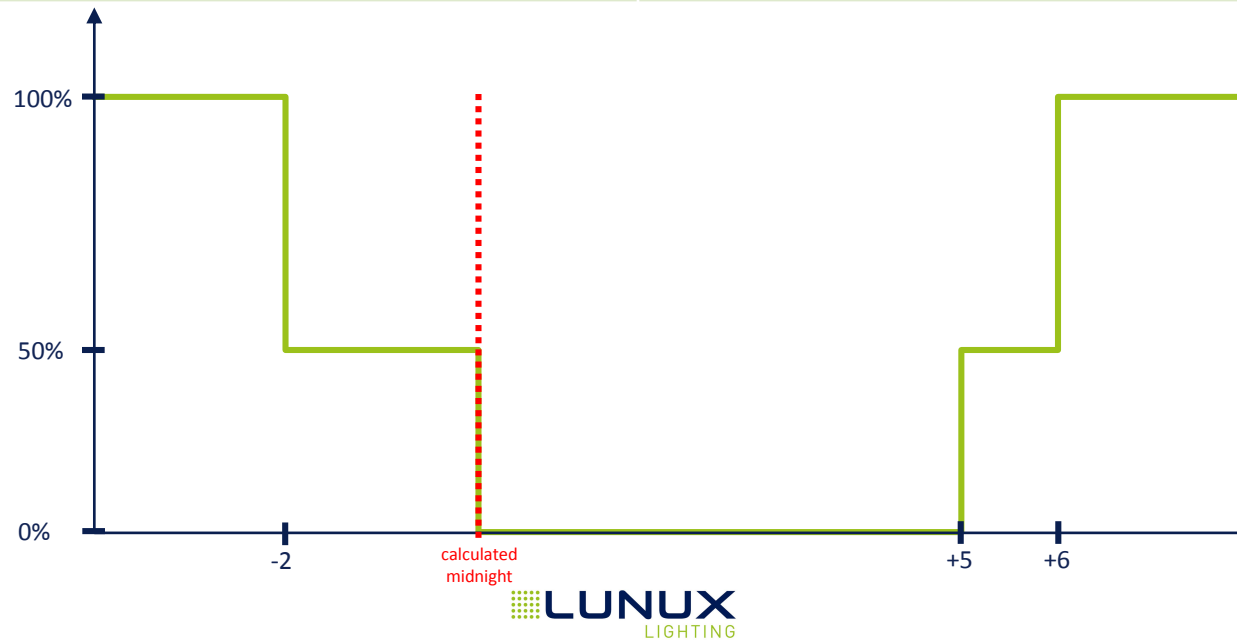

## D20: Dimming profile 20

Time	Level
Until -1	100%
-1 to +4,5	50%
From +4,5	100%

## D21: Dimming profile 21

Time	Level
Until -2	100%
-2 to 0	50%
0 to +5	25%
+5 to +6	50%
From +6	100%

## D22: Dimming profile 22

Time	Level
Until -2	100%
-2 to 0	80%
0 to +5	50%
+5 to +6	80%
From +6	100%

## D23: Dimming profile 23

Time	Level
Until -2	100%
-2 to 0	50%
0 to +5	0%
+5 to +6	50%
From +6	100%