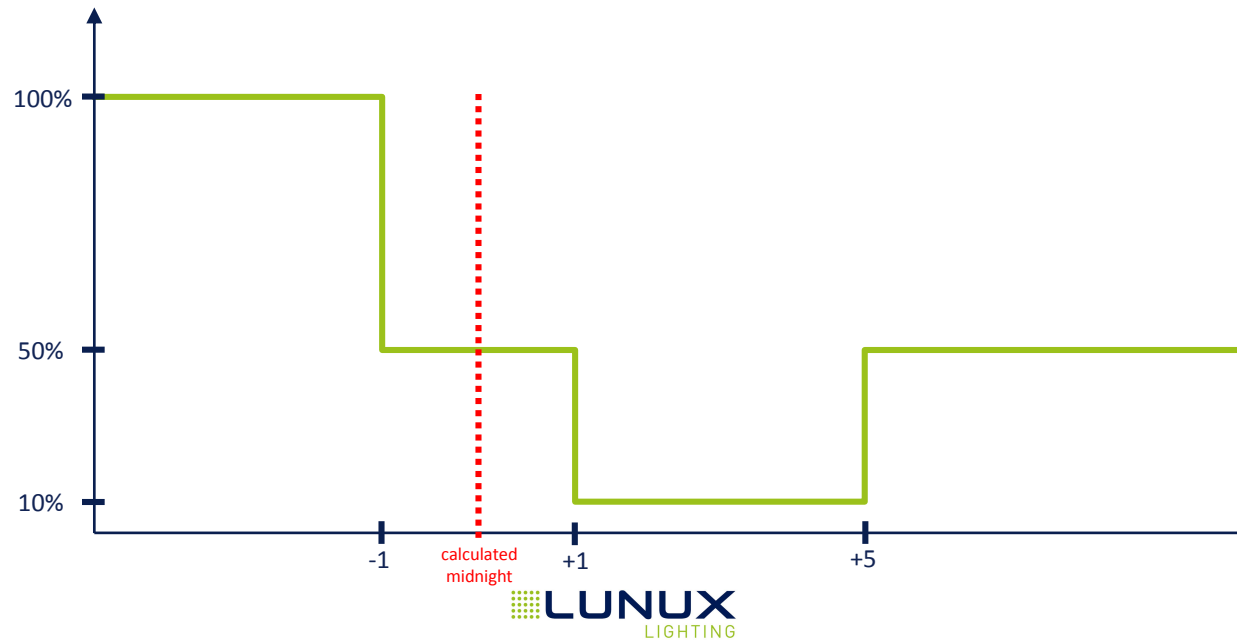

## D27: Dimming profile 27

Time	Level
Until -2	100%
-2 to 0	70%
0 to +5	55%
From +5	100%

## D28: Dimming profile 28

Time	Level
Until -2,5	100%
-2,5 to +4,5	50%
From +4,5	100%

## D29: Dimming profile 29

Time	Level
Until -4	100%
-4 to 0	60%
0 to +5	30%
+5 to +7	60%
From +7	100%

## D30: Dimming profile 30

Time	Level
Until -1	100%
-1 to +1	50%
+1 to +5	10%
From +5	50%

Thank you  
for your attention!

The contents of this presentation are the intellectual property of LUNUX LIGHTING GmbH and are subject to applicable copyright laws.