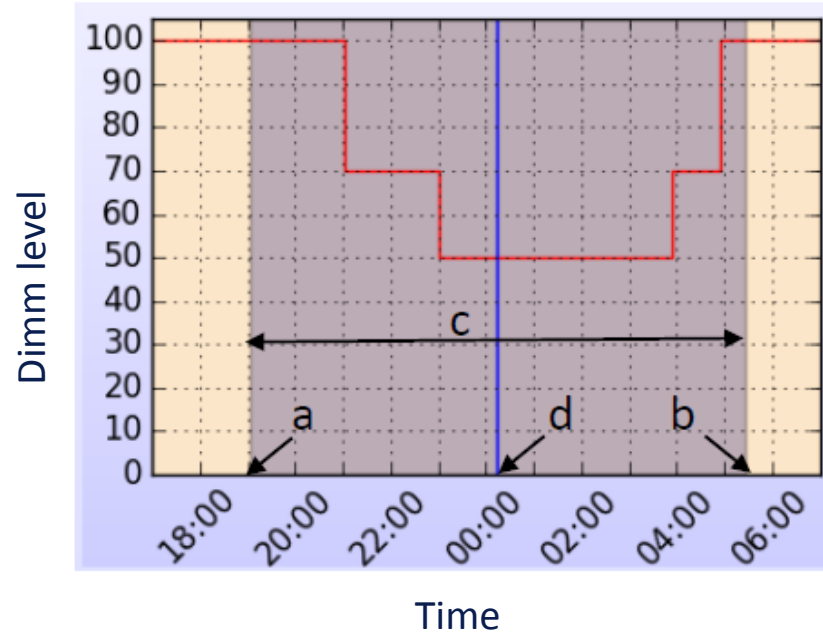

Description of Operation

a: last switch on
b: last switch off
c: last runtime
d: calculated midnight

1. During operation the luminaire counts the runtime between switching on and off and saves this information
2. At next operation the saved runtime is used to calculate a virtual midnight point*.
3. The dimming points for next operation are then determined relative to this midnight point

*for accurate midnight calculation, the luminaire needs to be switched on in the same offset to sunset as it is switched off to sunrise (e.g. switch on 20 min after sunset and switch off 20 min before sunrise)