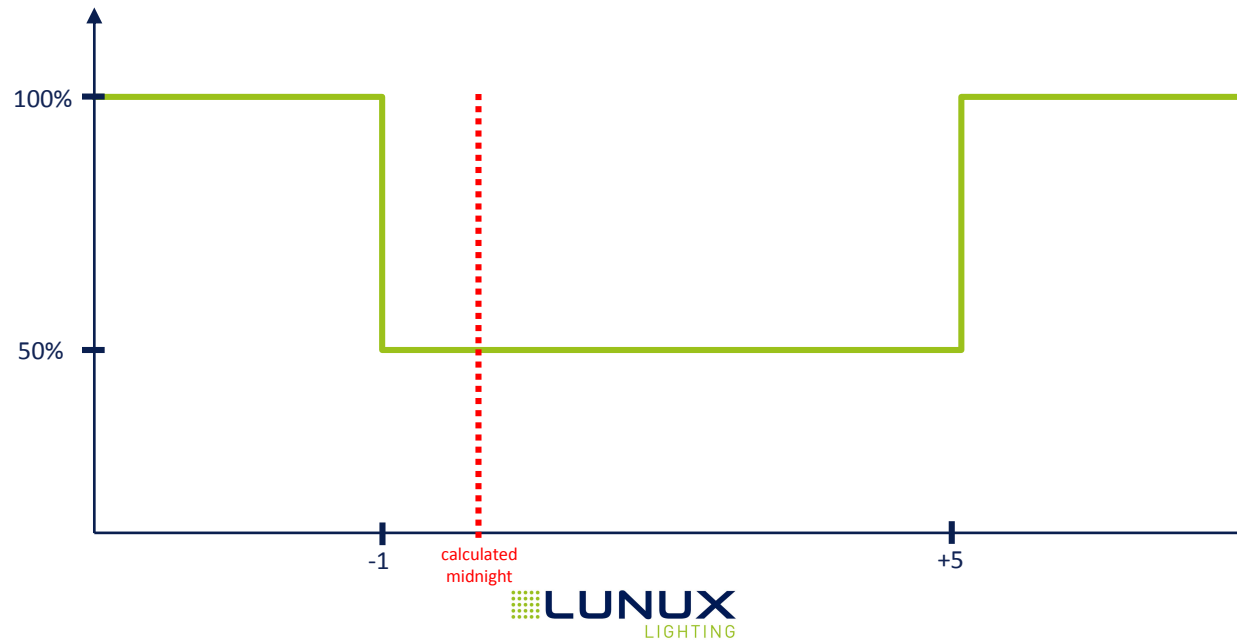

D08: Dimming profile 8

Time	Level
Until -1	100%
-1 to +5	50%
From +5	100%