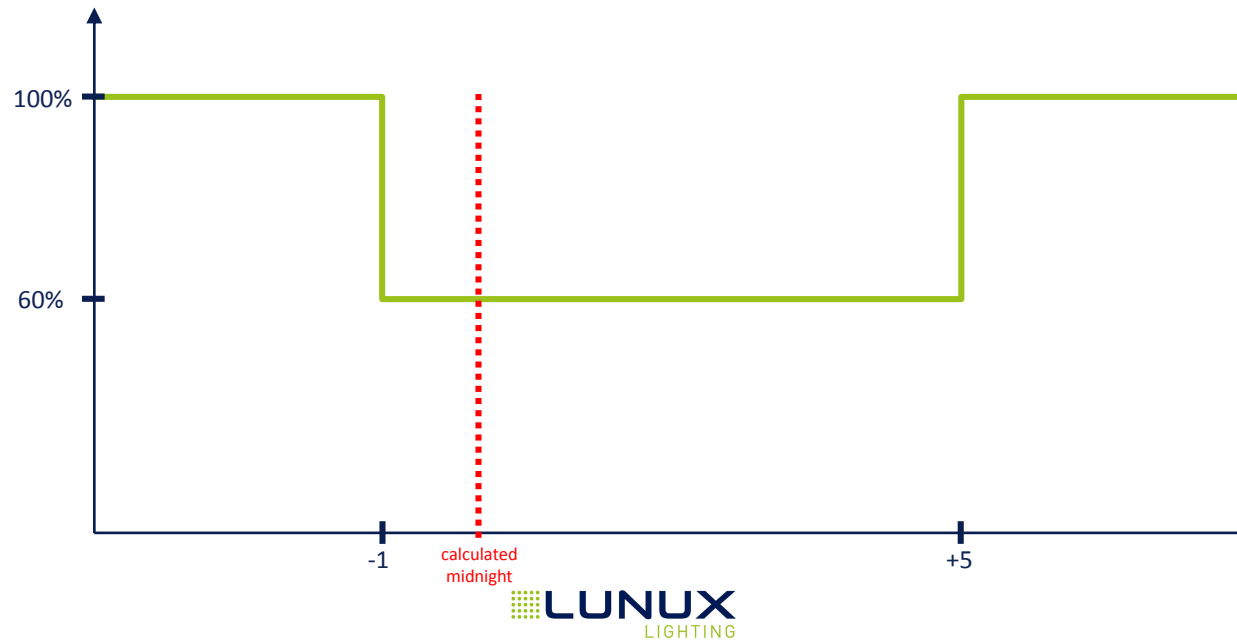

D15: Dimming profile 15

Time	Level
Until -1	100%
-1 to +5	60%
From +5	100%