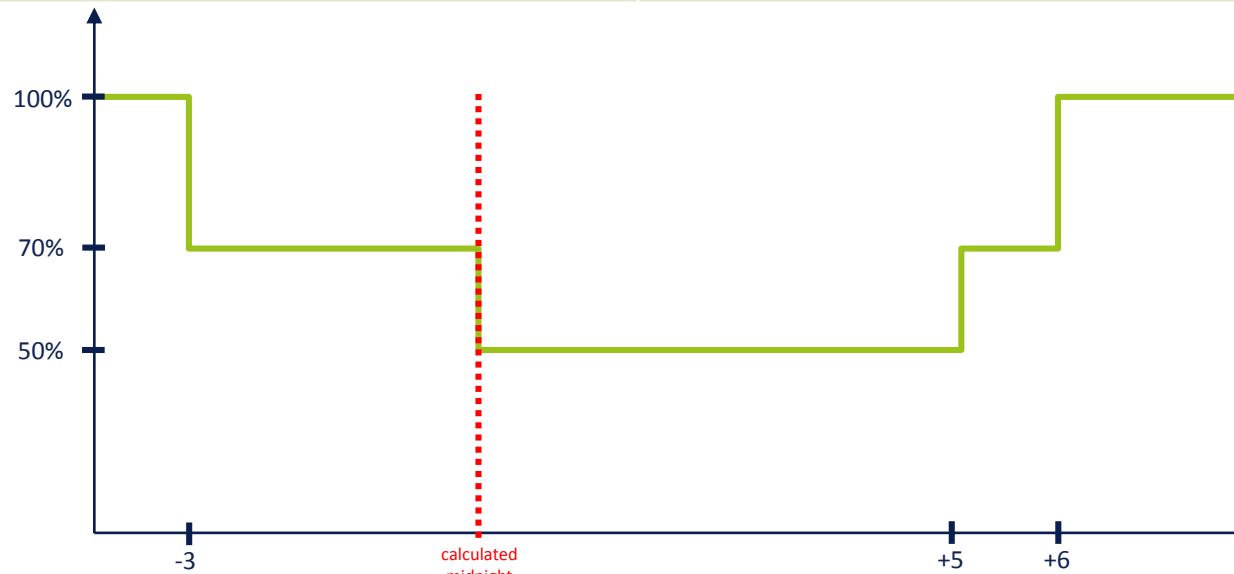

D03: Dimming profile 3

Time	Level
Until -3	100%
-3 to 0	70%
0 to +5	50%
+5 to +6	70%
From +6	100%