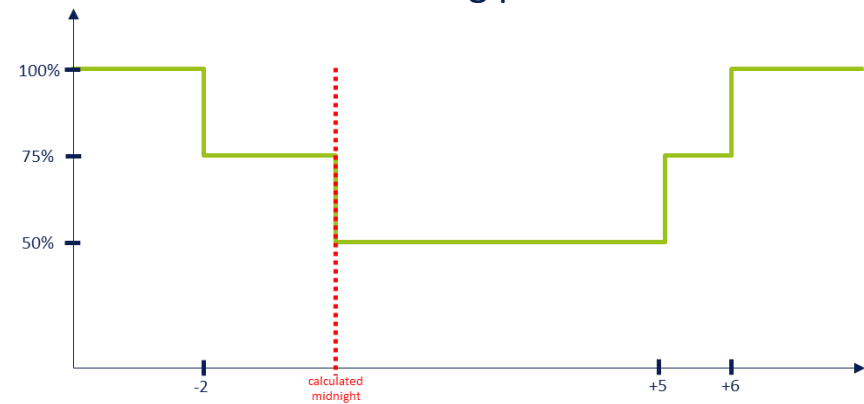

D04: Dimming profile 4