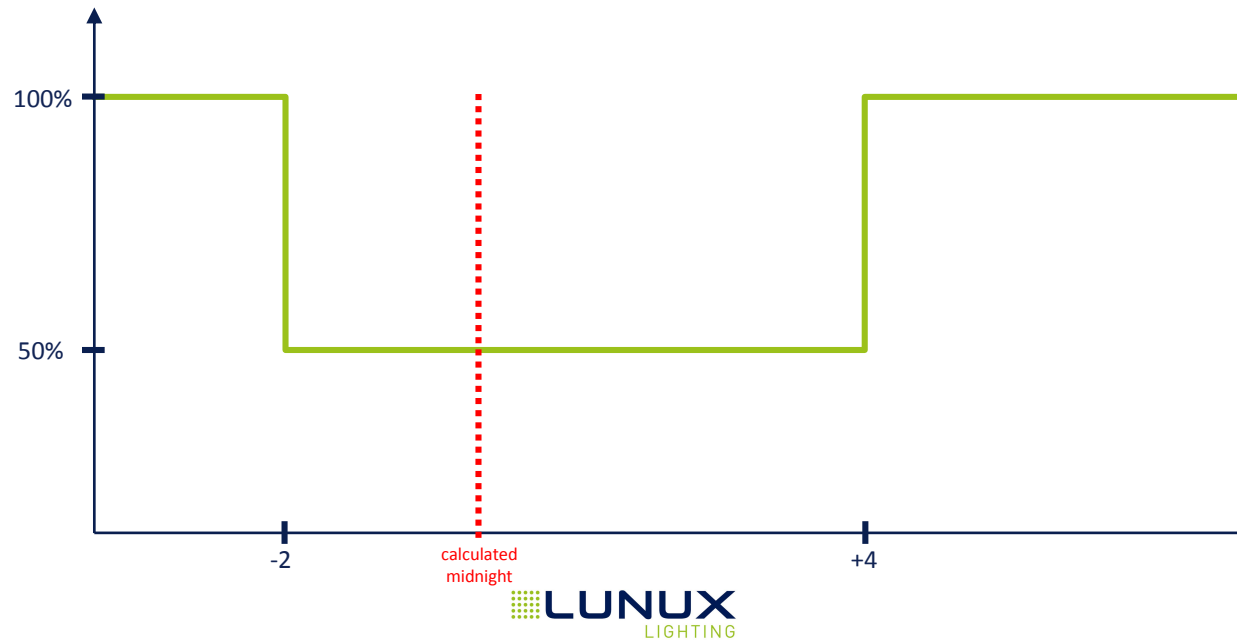

## D10: Dimming profile 10

Time	Level
Until -2	100%
-2 to +6	50%
From +6	100%

## D11: Dimming profile 11

Time	Level
Until -1	100%
-1 to +4	50%
From +4	100%

## D12: Dimming profile 12

Time	Level
Until 0	100%
0 to +4	50%
From +4	100%

## D13: Dimming profile 13

Time	Level
Until -2	100%
-2 to +4	50%
From +4	100%