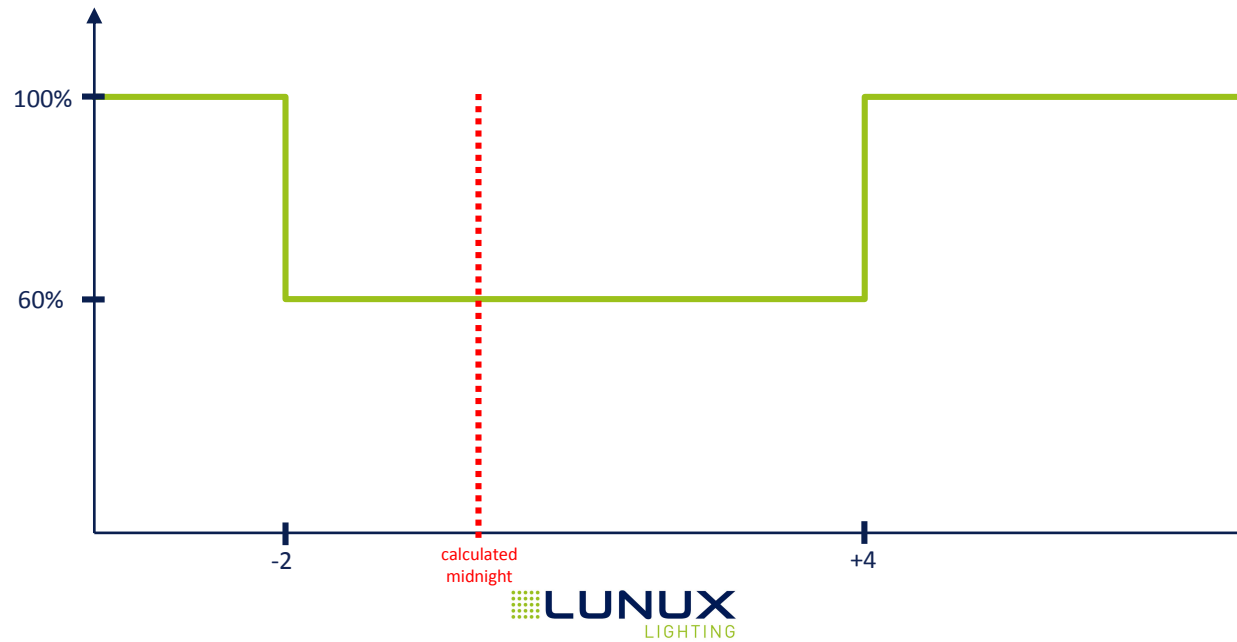

D05: Dimming profile 5

Time	Level
Until -2	100%
-2 to +4	60%
From +4	100%