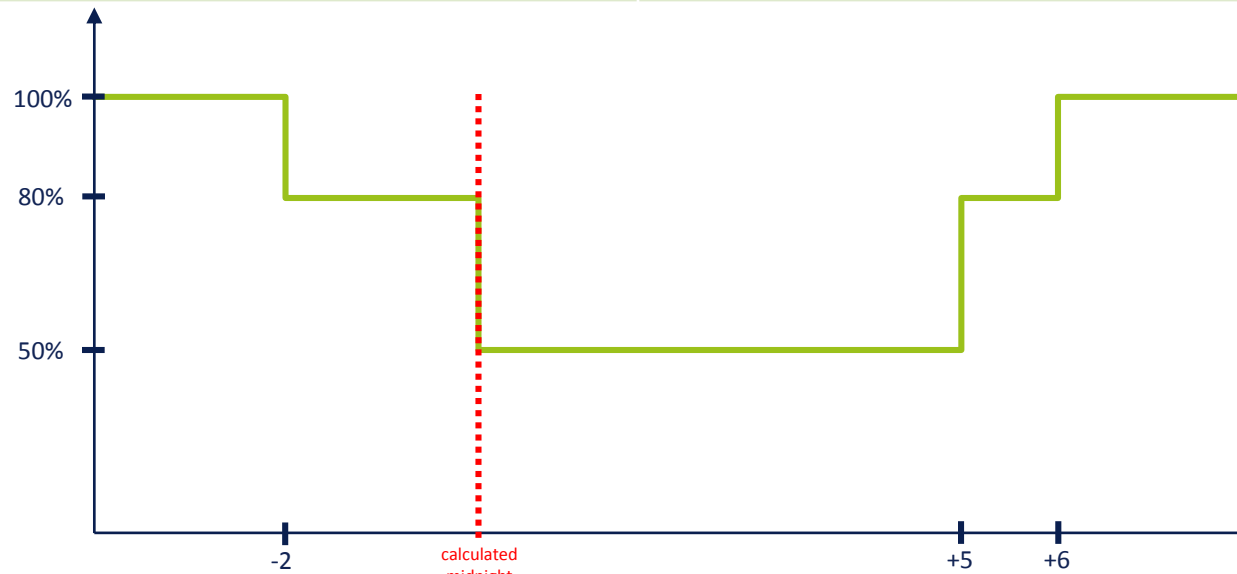

## D20: Dimming profile 20

Time	Level
Until -1	100%
-1 to +4,5	50%
From +4,5	100%

## D21: Dimming profile 21

Time	Level
Until -2	100%
-2 to 0	50%
0 to +5	25%
+5 to +6	50%
From +6	100%

## D22: Dimming profile 22

Time	Level
Until -2	100%
-2 to 0	80%
0 to +5	50%
+5 to +6	80%
From +6	100%

## D23: Dimming profile 23

Time	Level
Until -2	100%
-2 to 0	50%
0 to +5	0%
+5 to +6	50%
From +6	100%