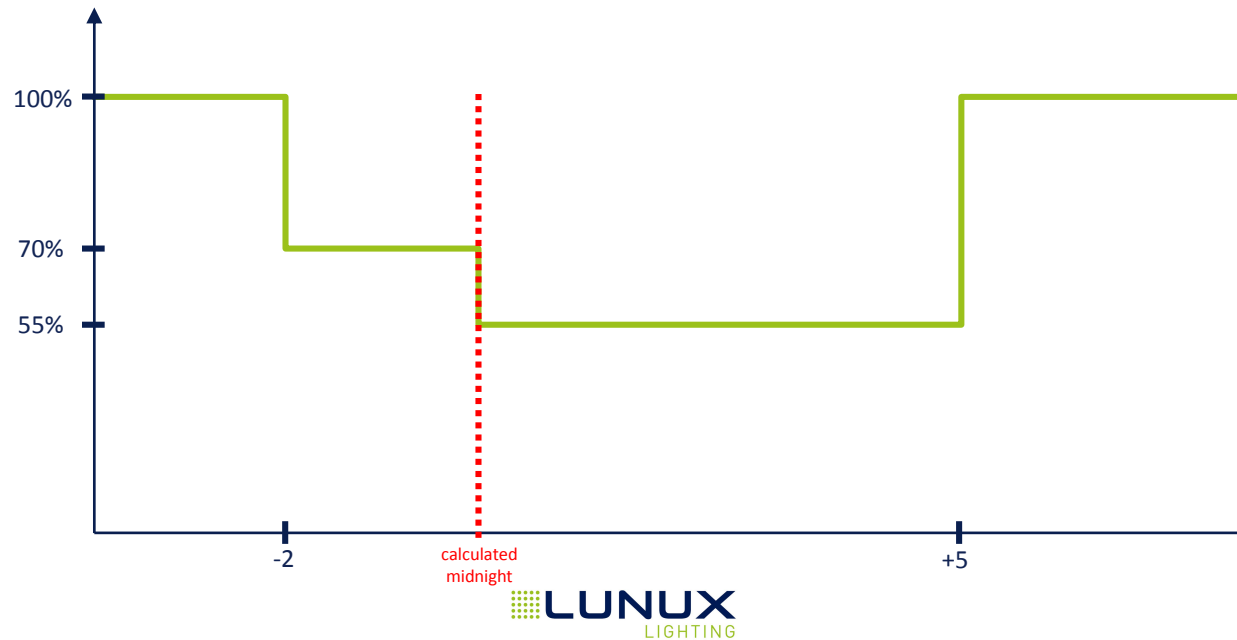

## D24: Dimming profile 24

Time	Level
Until -4	100%
-4 to -1	70%
-1 to +5	30%
+5 to +6,5	70%
From +6,5	100%

## D25: Dimming profile 25

Time	Level
Until -2	100%
-2 to 0	75%
0 to +4	50%
From +4	100%

## D26: Dimming profile 26

Time	Level
Until -3	100%
-3 to -2	65%
-2 to +4	50%
From +4	80%

## D27: Dimming profile 27

Time	Level
Until -2	100%
-2 to 0	70%
0 to +5	55%
From +5	100%