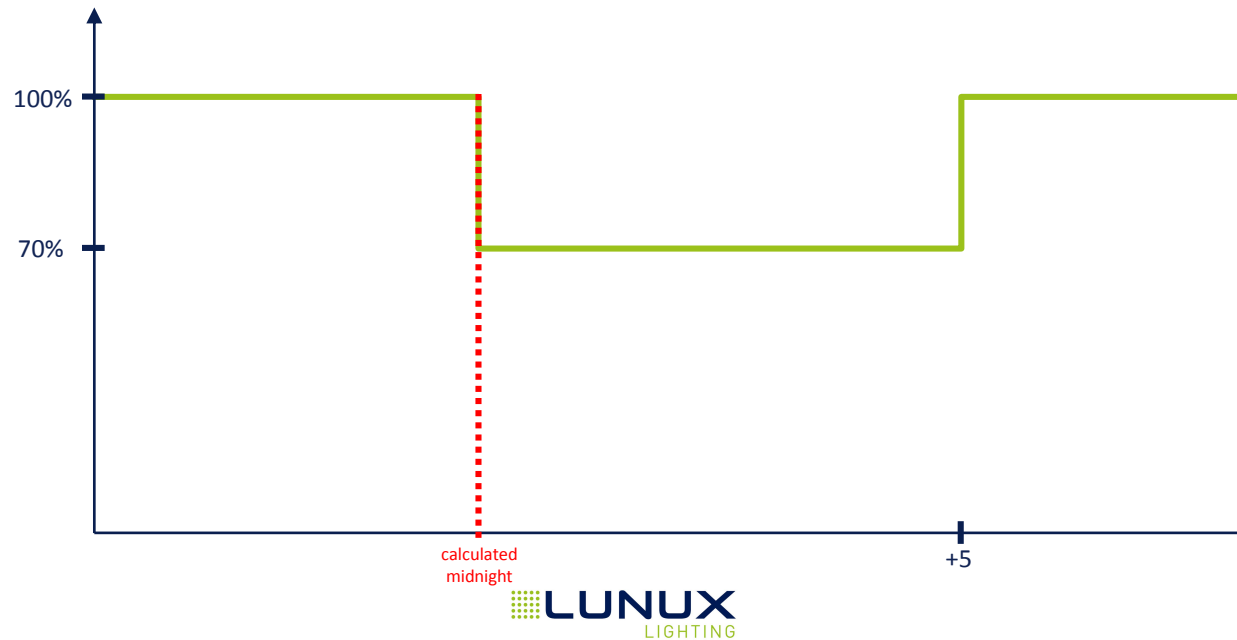

D19: Dimming profile 19

Time	Level
Until 0	100%
0 to +5	70%
From +5	100%