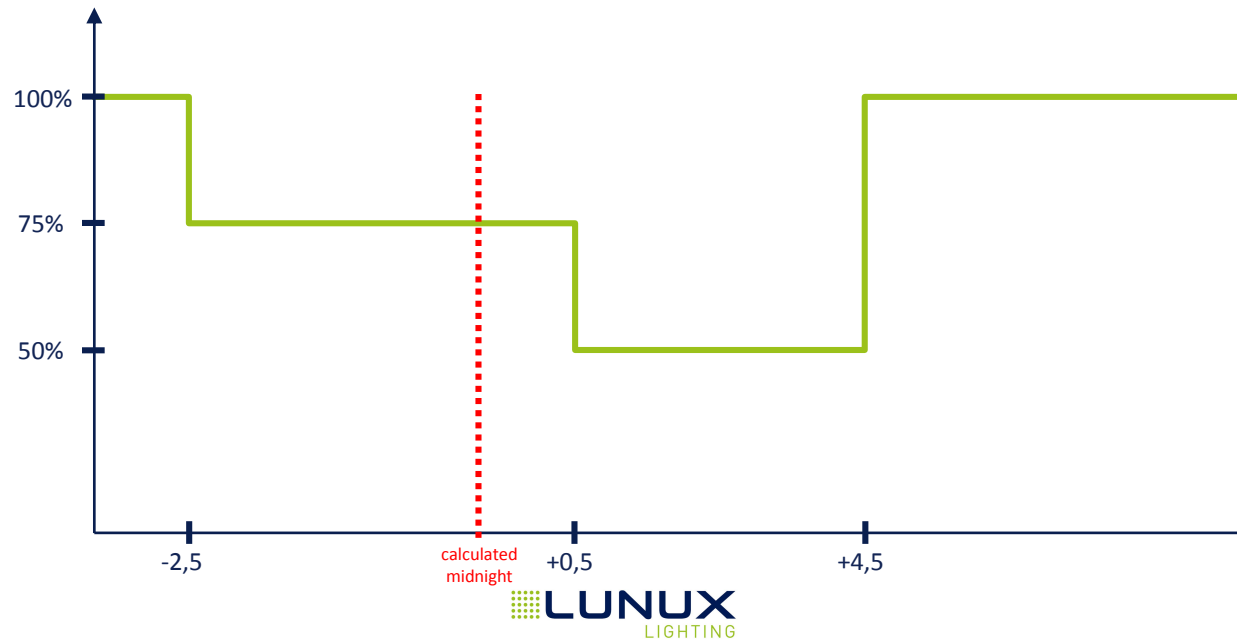

## D13: Dimming profile 13

Time	Level
Until -2	100%
-2 to +4	50%
From +4	100%

## D14: Dimming profile 14

Time	From
Until -1	100%
-1 to +5	70%
From +5	100%

## D15: Dimming profile 15

Time	Level
Until -1	100%
-1 to +5	60%
From +5	100%

## D16: Dimming profile 16

Time	Level
Until -2,5	100%
-2,5 to +0,5	75%
+0,5 to +4,5	50%
From +4,5	100%